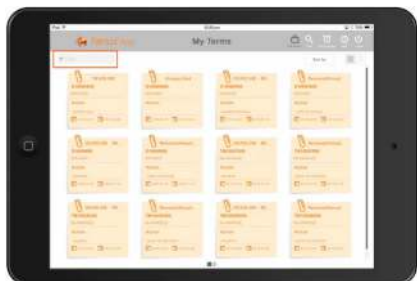

# Patricia® App

>> World Class IP Management Software. <<

Strength

With the Patricia® App, we've taken some of Patricia®'s most important features for attorneys on the move, straight into your iPad or Android tablet. Here, you can search for and view your cases and documents, log time and check your terms – excellent for when you're on the run.

## My Terms

The first page you see is the My Terms page. Here, you can view your terms, sort them by several different criteria and apply filters to the result. You can choose between different views to easily show captured information based on your preference of card view or list view.

## Find

You find yourself at a client meeting or at a conference and need access to case and name records for a particular case. You can easily locate the necessary case using the Patricia App's easy to use search function.

Once you have located the case, you'll have access to the detailed information from the case similar to the case summary you're used to in desktop Patricia. Simply touch the down arrow for each section listed and the section will expand revealing its data.